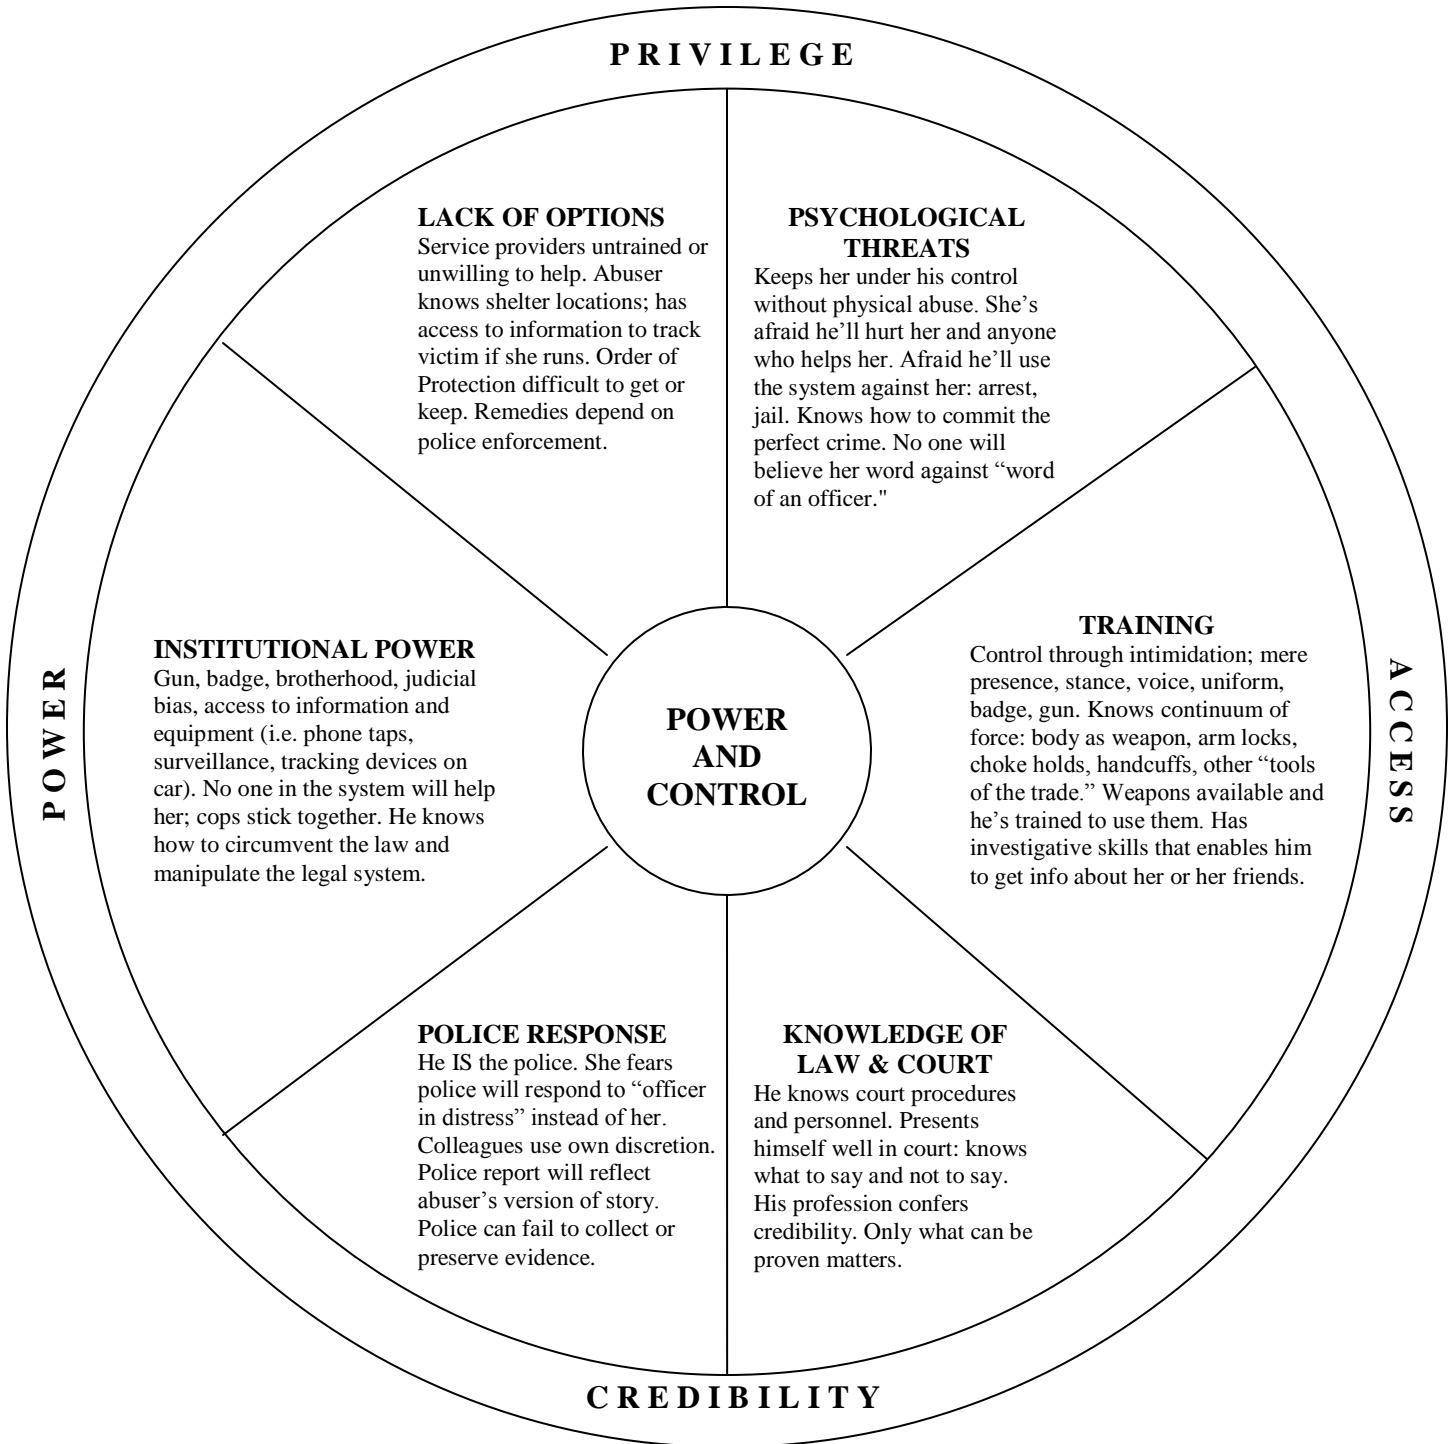

# Police Power and Control Wheel

## Tactics of Power and Control in Police-Perpetrated Domestic Violence

© 1998, 2007

Diane Wetendorf, Inc.

Adapted from Domestic Abuse Intervention Project, Duluth MN